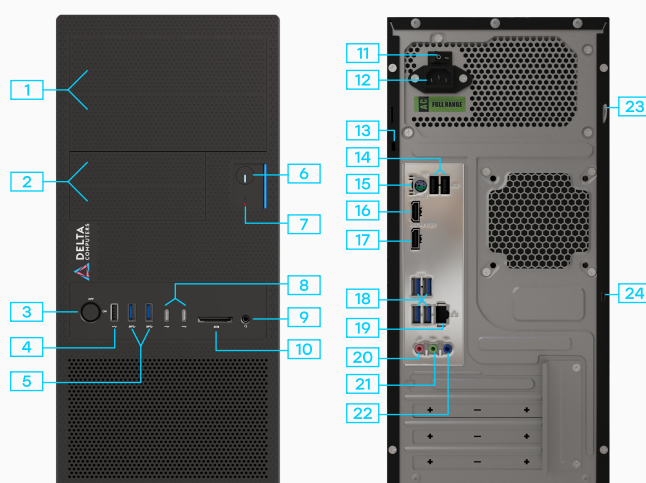

Desktop PC Bober XL

Model BLiB1

Delta Computers Bober XL BLiB1 is a high-performance and reliable Russian PC in a classic Tower-case based on the latest Gen 10 and 11 Intel® Core™ processors.

The capacious case with wide expansion options and an advanced component base make Bober XL PC a perfect workstation for resource-intensive tasks in various industries.

Features:

- ▲ Modern platform based on Intel B560 chipset
- ▲ High-speed RAM up to 128 GB DDR4
- ▲ The ability to connect high-performance video cards via the PCIe 4.0x16 connector
- ▲ Presence of a card reader on the front panel
- ▲ Roomy housing with a large number of internal and external bays
- ▲ Flexible configuration options for various customer tasks
- ▲ Product is included in the register of the Ministry of Industry and Trade of the Russian Federation
- ▲ Workplace solution Yastreb based on the PC Bober XL and displays Sovo

Front panel:

1. 2x 5.25" external bays
2. 2x 3.5" external bays
3. Mechanical locking of the power button (optional)
4. 1x USB-A 2.0
5. 2x USB-A 3.2 Gen 1
6. Power button
7. Reset button
8. 2x USB-C 2.0 (1x optional)
9. 1x combo audio jack
10. 1x SD-reader (optional)

Back panel:

11. PSU power button
12. Power connector
13. Kensington lock connector
14. 2x USB 2.0
15. PS/2
16. HDMI
17. DisplayPort
18. 4x USB 3.2 Gen 1
19. RJ-45
20. Mic-in
21. Audio out
22. Audio in
23. Fastener for the lock
24. Kensington lock connector